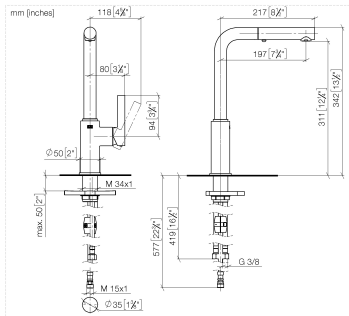

DORNBRACHT PIUR Single-lever mixer Pull-out with spray function - Chrome

33 960 210

- 197mm projection
- pivotable spout 360°
- air-enriched flow and spray flow
- max. flow 6.7 l/min at 3 bar flow pressure
- fabric braided hose 1500 mm

Intrinsic protection against back flow.

	Chrome	33 960 210-00
	Soft Black	33 960 210-69
	Brushed Nickel	33 960 210-70

DORNBRACHT PIUR Single-lever mixer Pull-out with spray function - Chrome

33 960 210

Certificates

Belgaqua_23-012- 27_3. AbP_10139.

ACS_23 ACC NY 306.

DORNBRAUCH PIUR Single-lever mixer Pull-out with spray function - Chrome

33 960 210

Parts for other finishes can be found here: [Soft Black](#)

Spare parts list

No.	Item Number	Name	Quantity used	Delivery time
1	90 12 11 181 00-00	shower	1	2
2	90 14 05 081 00 90	seal	1	2
3	90 23 01 051 00 90	flow reducer	1	2
4	90 30 02 101 00 90	hose	1	2
5	90 14 15 060 00 90	gasket kit	1	2
6	90 15 05 060 00 90	cartridge	1	2
7	90 28 30 011 00-00	cover	1	2
8	90 20 21 001 00-00	handle	1	2
9	90 27 21 001 00-00	rosette	1	2
10	90 30 01 200 00 90	shaft	1	2
11	90 23 10 003 00 90	fixing set	1	2
12	04 30 04 101 00 90	hose	2	2
13	90 30 04 110 00 90	hose	1	2