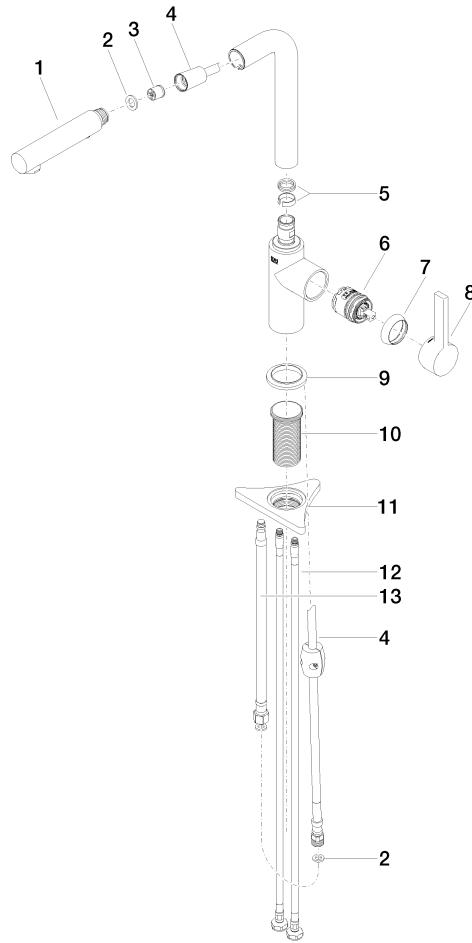

DORNBRACHT PIUR Single-lever mixer Pull-out with spray function - Chrome

33 960 210

- 197mm projection
- pivotable spout 360°
- air-enriched flow and spray flow
- max. flow 6.7 l/min at 3 bar flow pressure
- fabric braided hose 1500 mm

Intrinsic protection against back flow.

	Chrome	33 960 210-00
	Soft Black	33 960 210-69
	Brushed Nickel	33 960 210-70

DORNBRACHT PIUR Single-lever mixer Pull-out with spray function - Chrome

33 960 210

Certificates

Belgaqua_23-012- 27_3. AbP_10139.

ACS_23 ACC NY 306.

DORNBRAUCH PIUR Single-lever mixer Pull-out with spray function - Chrome

33 960 210

Parts for other finishes can be found here: [Soft Black](#)

Spare parts list

No.	Item Number	Name	Quantity used	Delivery time
1	90 12 11 181 00-00	shower	1	2
2	90 14 05 081 00 90	seal	1	2
3	90 23 01 051 00 90	flow reducer	1	2
4	90 30 02 101 00 90	hose	1	2
5	90 14 15 060 00 90	gasket kit	1	2
6	90 15 05 060 00 90	cartridge	1	2
7	90 28 30 011 00-00	cover	1	2
8	90 20 21 001 00-00	handle	1	2
9	90 27 21 001 00-00	rosette	1	2
10	90 30 01 200 00 90	shaft	1	2
11	90 23 10 003 00 90	fixing set	1	2
12	04 30 04 101 00 90	hose	2	2
13	90 30 04 110 00 90	hose	1	2